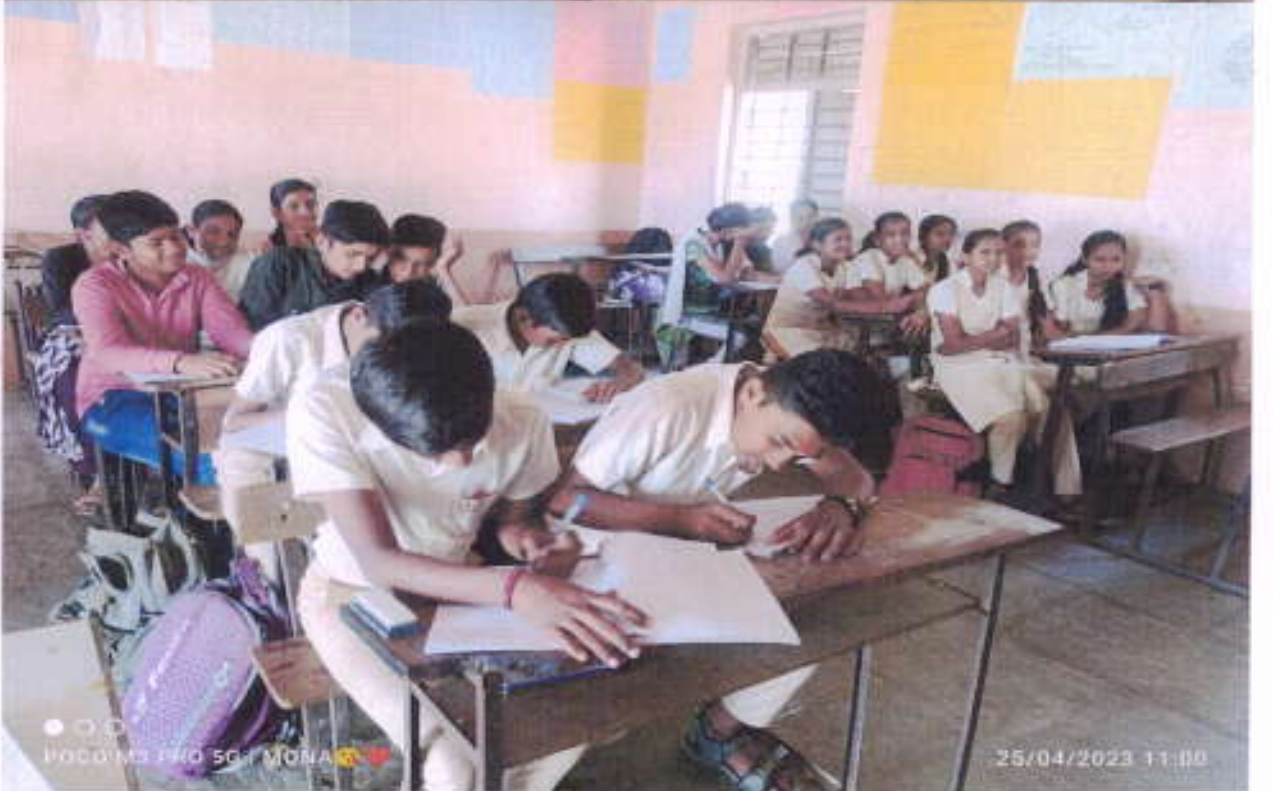

Principal
Vilas Tambe Womens College of Education (B.Ed.)
Dumbarwadi(Otur) Tal. Junnar, Dist. Pune.